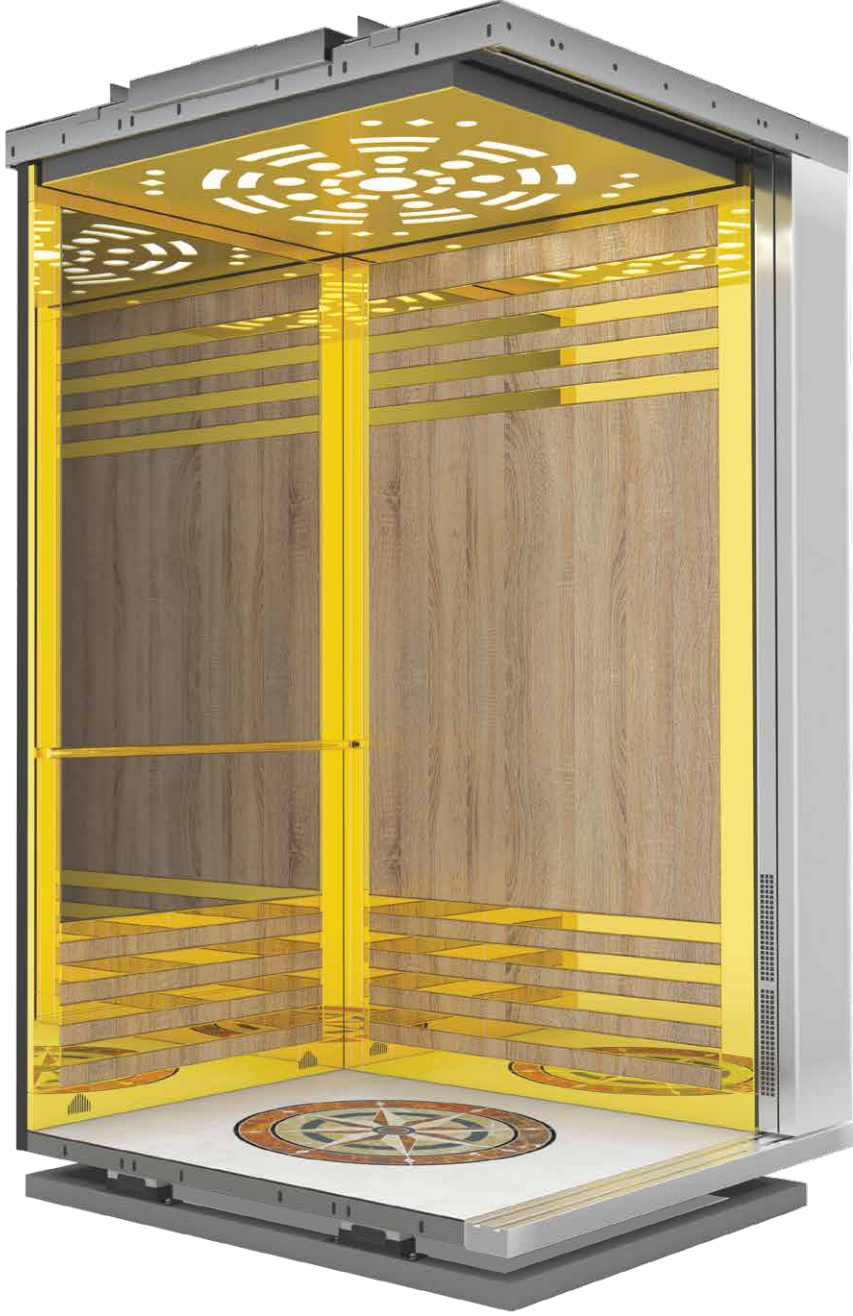

PRO-014

- Yan Duvarlar: Laminant Kaplama
- Side Walls: Laminate Coated

- Arka Duvar: Boy ayna
- Rear Wall: Mirror

- Taban: Desenli PVC
- Floor: Patterned PVC

- Tavan: Lazer kesim / Endirekt Aydınlatma
- Ceiling: Laser Cut / Indirect Lighting

- Aksesuar: Altın Ayna Paslanmaz
- Accessories: Mirror Stainless Steel Gold

- Küpeşte: Paslanmaz Boru Kol
- Handle: Stainless Steel Twin Pipes