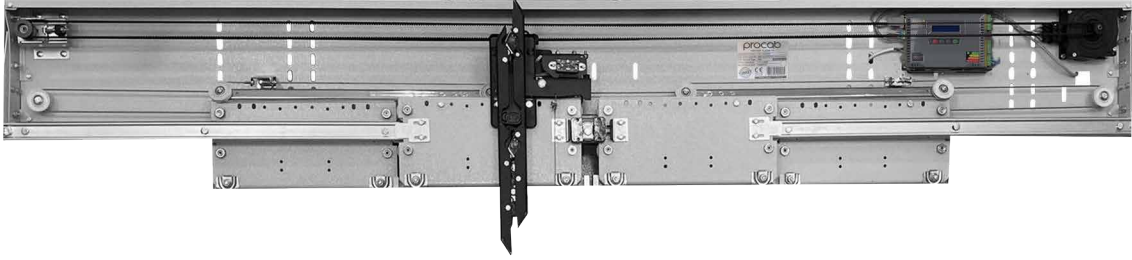

procab
elevator systems

4 PANEL MERKEZİ
4 PANEL CENTRAL

↑7

↑7

4 PANEL MERKEZİ | 4 PANEL CENTRAL
KAT KAPISI | LANDING DOOR

4 PANEL MERKEZİ | 4 PANEL CENTRAL
KABİN KAPISI | CAR DOOR

Net Kapı Geniřliđi / Net Door Width