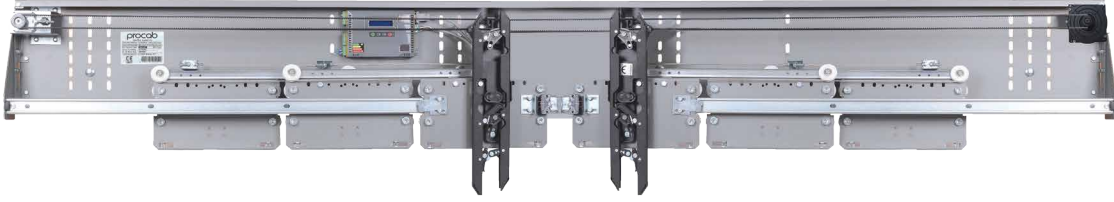

procab
elevator systems

6 PANEL MERKEZİ
6 PANEL CENTRAL

6 PANEL MERKEZİ | 6 PANEL CENTRAL
KAT KAPISI | LANDING DOOR

6 PANEL MERKEZİ | 6 PANEL CENTRAL
KABİN KAPISI | CAR DOOR

Net Kapı Geniřlięi / Net Door Width